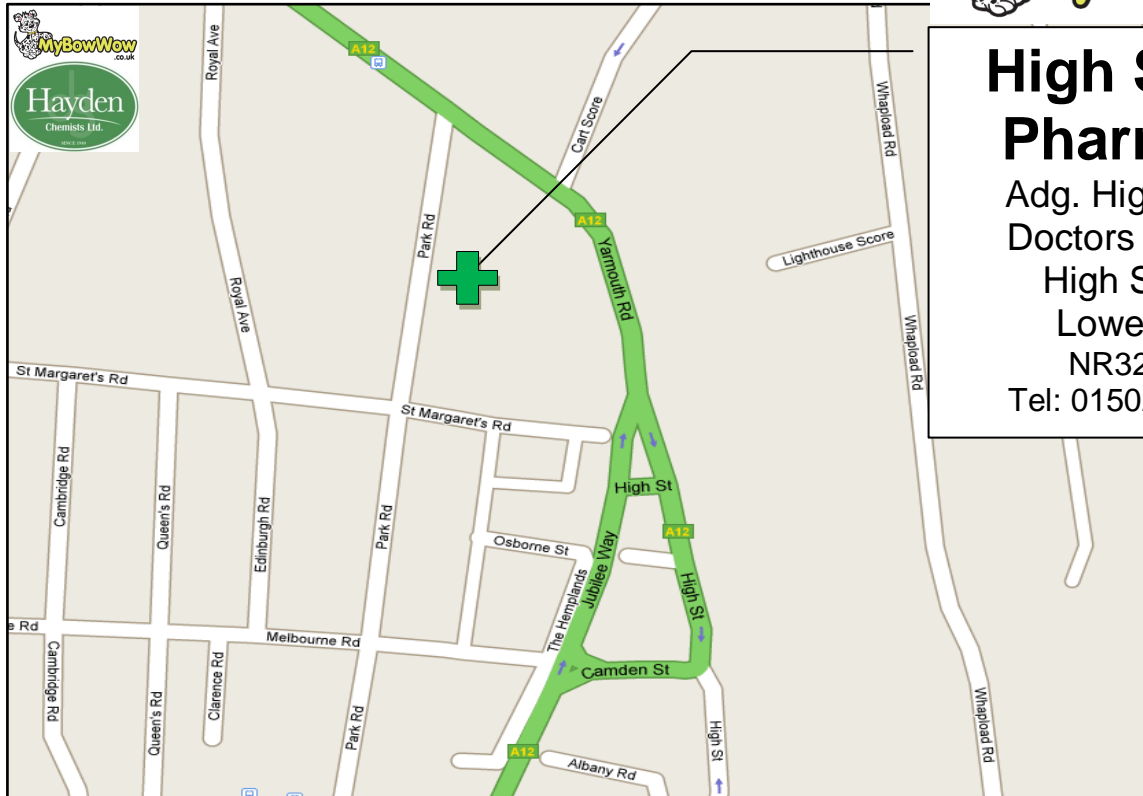

High Street Pharmacy

How To Find Us:

High Street Pharmacy

Adg. High Street
Doctors Surgery
High Street,
Lowestoft,
NR32 1JE
Tel: 01502 580002

Our Opening Times

Monday	8.00 am – 10.30 pm
Tuesday	8.00 am – 10.30 pm
Wednesday	8.00 am – 10.30 pm
Thursday	8.00 am – 10.30 pm
Friday	8.00 am – 10.30 pm
Saturday	8.00 am – 10.00 pm
Sunday	8.30 am – 10.00 pm