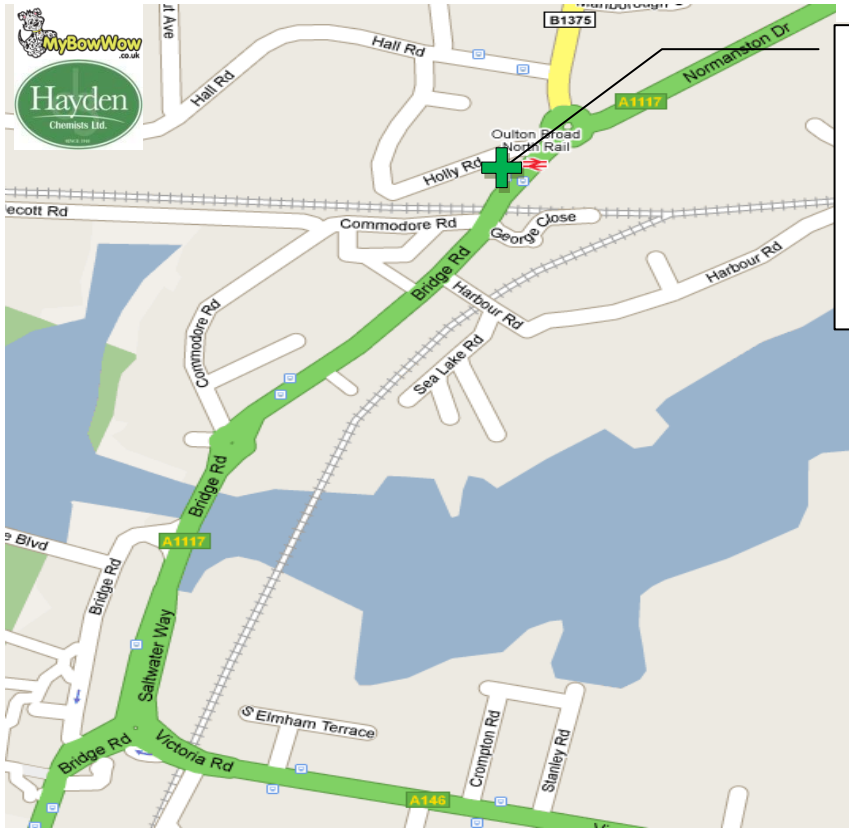

Holly Pharmacy

How To Find Us:

Holly Pharmacy

1b Bridge Road
Oulton Broad
Lowestoft
NR32 3LJ
Tel: 01502 583200

Our Opening Times

Monday	8.00 am – 06.00 pm
Tuesday	8.00 am – 06.00 pm
Wednesday	8.00 am – 06.00 pm
Thursday	8.00 am – 06.00 pm
Friday	8.00 am – 06.00 pm
Saturday	Closed
Sunday	Closed