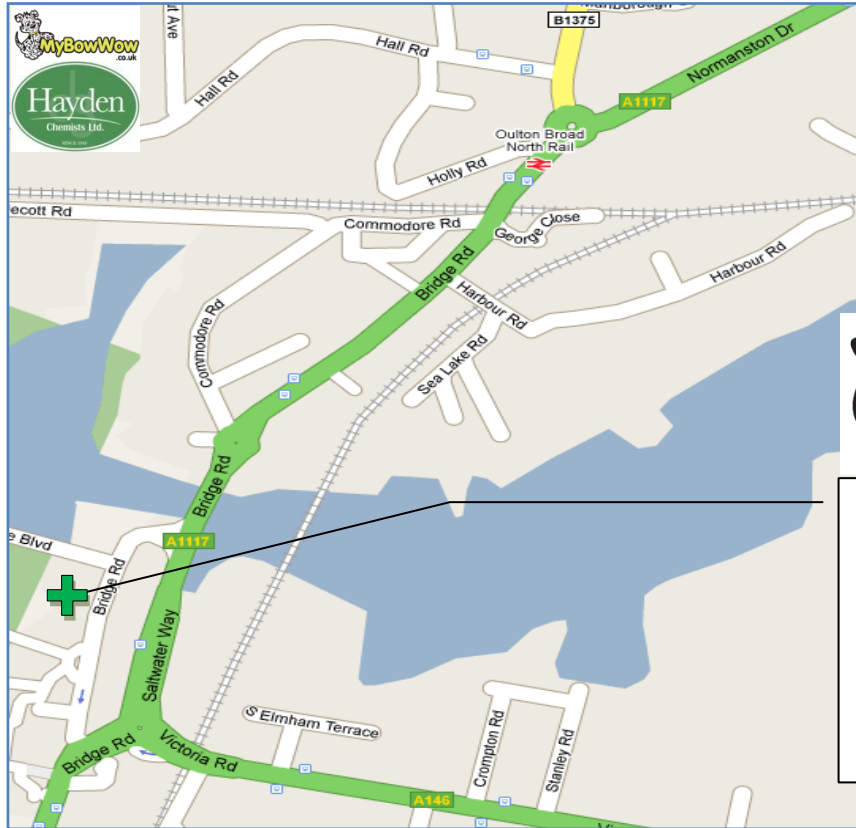

Park Pharmacy

How To Find Us:

Park Pharmacy
146 Bridge Road
Oulton Broad
Lowestoft
NR33 9JT
Tel: 01502 572013

Our Opening Times

Monday	9.00 am – 05.30 pm
Tuesday	9.00 am – 05.30 pm
Wednesday	9.00 am – 05.30 pm
Thursday	9.00 am – 05.30 pm
Friday	9.00 am – 05.30 pm
Saturday	9.00 am – 01.00 pm
Sunday	Closed